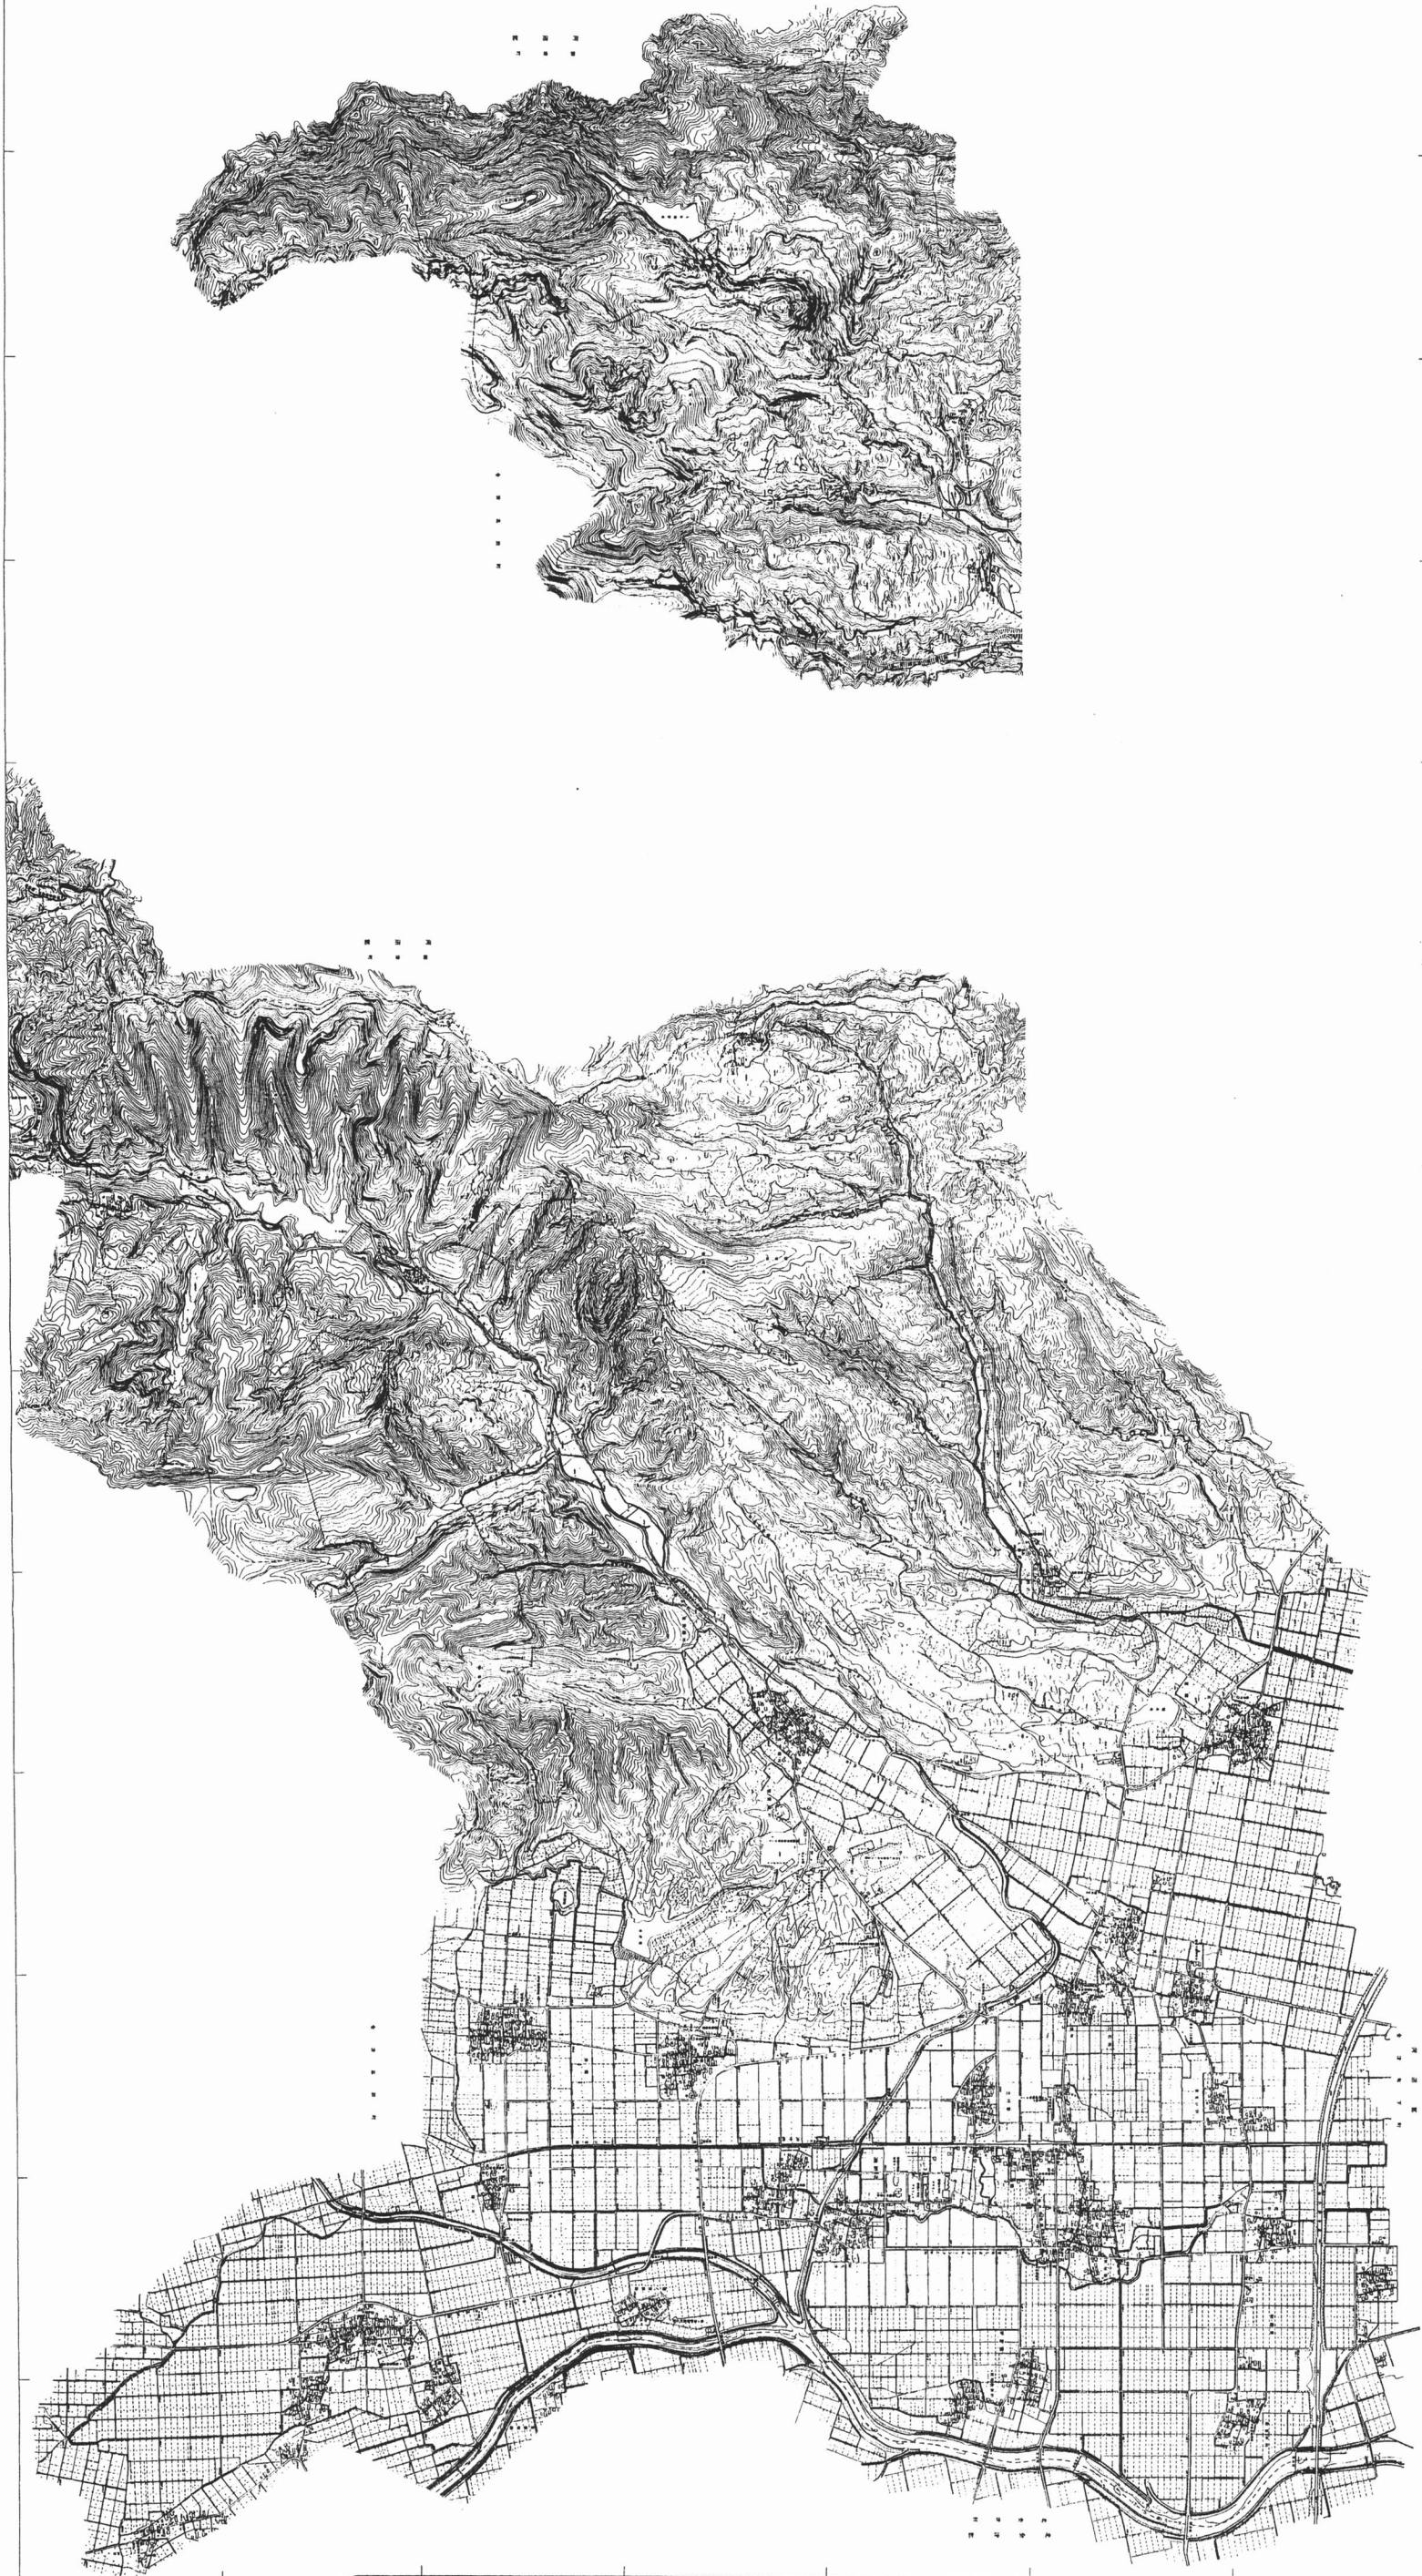

新鶴村平面图

Legend and scale information.

比例尺	1:50,000
比例尺	1:100,000
比例尺	1:200,000
比例尺	1:500,000
比例尺	1:1,000,000

Legend symbols for various features:

- Contour lines
- Roads
- Rivers
- Buildings
- Fields
- Water bodies